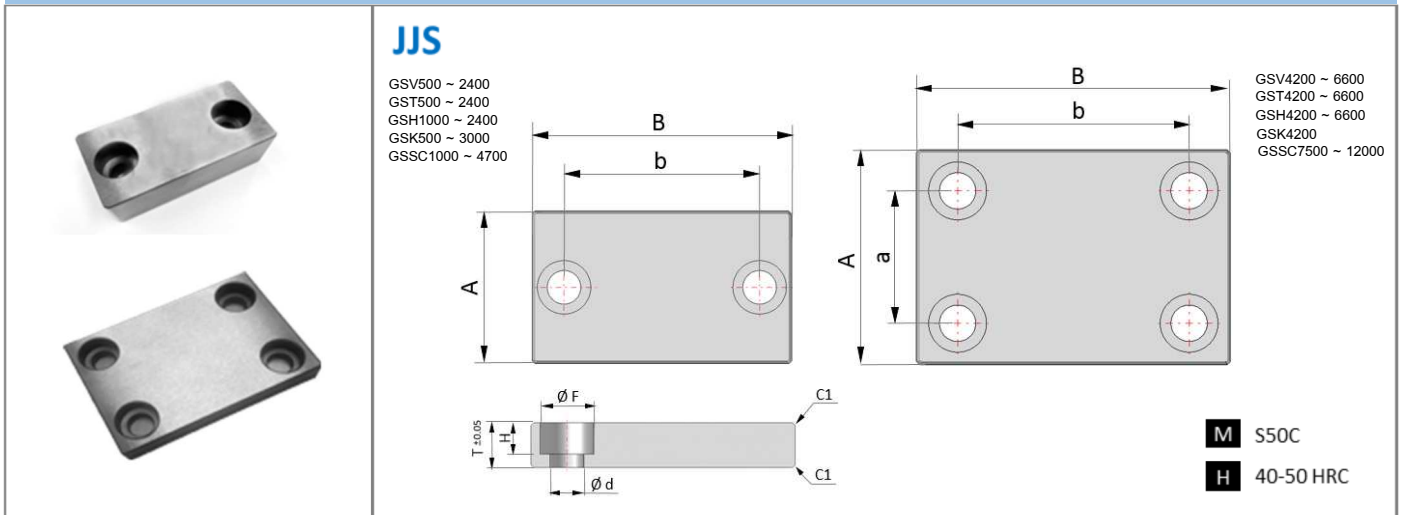

More
Save cost

Easy to
Design

Easy to
Repair

SUPPORT PLATE FOR GAS SPRING