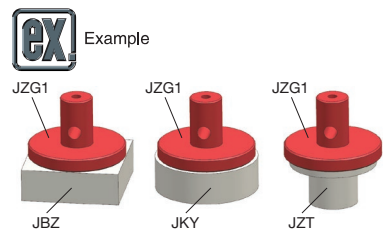

# ROUND SHAPE CENTERING BLOCKS / CENTERING BLOCK PROTECTION COVERS

Round Shape Centering Block

Type	Material	Hardness
JKY	SUS420J2	50-55HRC
JKYS	SUS304	—

Catalog No.		L	H	A	B	C	d
Type	D						
JKY	36	24	10	5	8	6	4
JKYS	38	25	16	6	10	10	6

Order  Delivery **Quotation**

Stepped Round Shape Centering Block

Type	Material	Hardness	
JKYA	JKYB	SUS420J2	50-55HRC
JKYAS	JKYBS	SUS304	—

Catalog No.		A	B
Type			
JKYA/JKYAS		6	10
JKYB/JKYBS			

Order  Delivery **Quotation**

Centering Block Protection Cover

Type	Material	Color
JZG1	PC	Red
JZG2		Blue

Catalog No.		A	B	C	E	F	G	J
Type	No.							
JZG	1 2	12	36	3.5	5	10	18	4

Order  Delivery **Quotation**

OTHER COMPONENTS FOR CHECKING FIXTURE