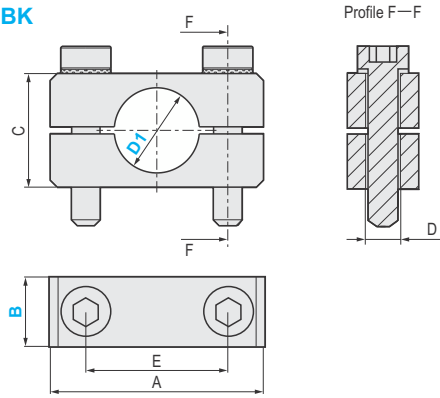

MSMBK

ex Example