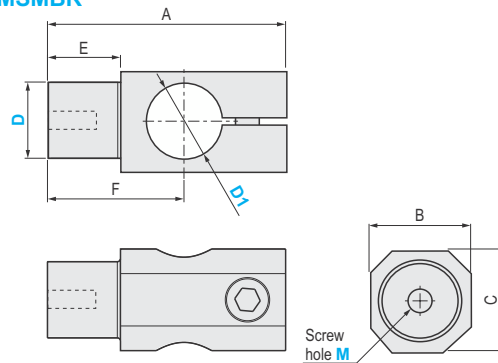

NEW

**BRACKET
BRACKET**

■ Bracket

M Material	S Surface treatment
Aluminum product	Anodizing

MSMBK

ex Example

Part Number	D1	B	A	C	D	E	Weight (g)
MSMBK	8	10	30	16	5	20	21
	8	16	30	16	6.5	20	32
	12	10	30	16	5	20	14
	12	16	30	16	4.5	20	21
	20	10	40	27	6.5	30	36
	20	16	40	27	6.5	30	48

Order

Part Number — D1 — B
MSMBK — 8 — 10

Price

Quotation

Days to Ship

Quotation

■ Rotating Bracket

M Material	S Surface treatment
Aluminum product	Anodizing

MSMBR

ex Example

Part Number	D1	D	M	A	B	C	E	F	Weight (g)
MSMBR	8	8	M4	32.5	12	12	11.5	17.5	8
	12	8	M4	37.5	16	16	11.5	21.5	13
	12	12	M4	39.5	16	16	13.5	23.5	15
	14	20	M6	60	25	25	20	37	70
	20	20	M6	60	25	25	20	37	59

Order

Part Number — D1 — D — M
MSMBR — 8 — 8 — M4

Price

Quotation

Days to Ship

Quotation

REMOVAL
RELATED PRODUCTS