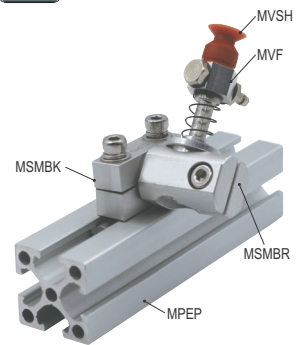

ex Example

Part Number	D1	D	M	A	B	C	E	F	Weight (g)
MSMBR	8	8	M4	32.5	12	12	11.5	17.5	8
	12	8	M4	37.5	16	16	11.5	21.5	13
	12	12	M4	39.5	16	16	13.5	23.5	15
	14	20	M6	60	25	25	20	37	70
	20	20	M6	60	25	25	20	37	59

Order

Part Number — D1 — D — M
MSMBR — 8 — 8 — M4

Price

Quotation

Days to Ship

Quotation

REMOVAL
RELATED PRODUCTS