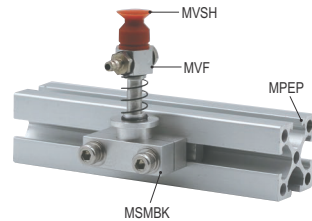

Part Number	D1	B	A	C	D	E	Weight (g)
MSMBK	8	10	30	16	5	20	21
	8	16	30	16	6.5	20	32
	12	10	30	16	5	20	14
	12	16	30	16	4.5	20	21
	20	10	40	27	6.5	30	36
	20	16	40	27	6.5	30	48

Order

Part Number — D1 — B
MSMBK — 8 — 10

Price

Quotation

Days to Ship

Quotation