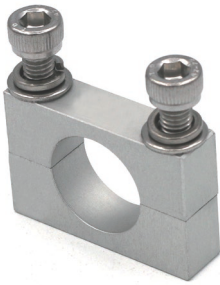

NEW

**BRACKET
BRACKET**

■ Bracket

M Material	S Surface treatment
Aluminum product	Anodizing