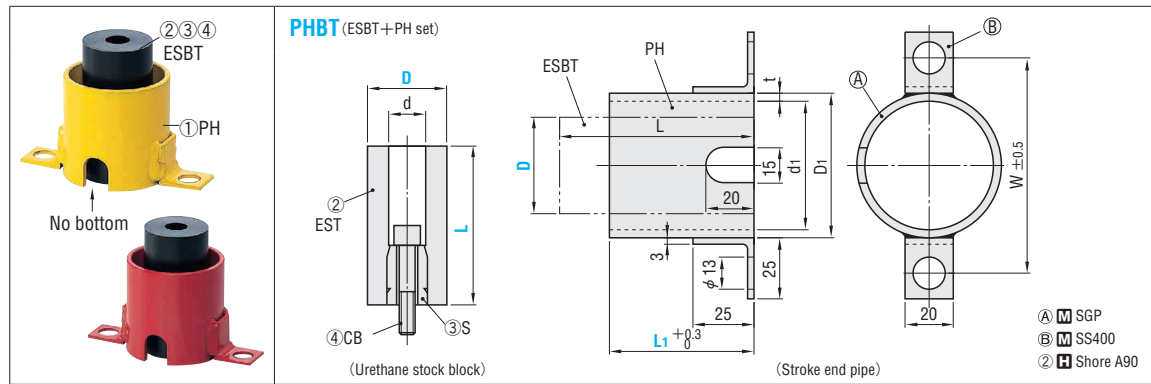

# URETHANE STOCK BLOCK SETS

Urethane stock blocks ②③④ESBT			Stroke end pipes ①PH					Sleeve ③S	Bolt ④	Catalog No.		L	L <sub>1</sub>	Color	Base unit price
D	L	d	D <sub>1</sub>	L <sub>1</sub>	d <sub>1</sub>	t	W		Type	D					1 ~ 9 sets
40	80		60.5	60	52.9	3.8	91	S14	PHBT	40	80	60	R (Red)	Quotation	
50	110		89.1	85	80.7		119			50	110	85			
70		14	101.6	100	93.2	4.2	132			70	140	100			
90	140		139.8	100	130.8	4.5	170	S22	PHBT	90	140	90	Y (Yellow)	Quotation	
				110						110		110			
100		22	165.2	100	155.2	5.0	195			100	140	100			

Urethane stock block ②③④ESBT			Stroke end pipe ①PHN					Sleeve ③S	Bolt ④	Catalog No.		L	L <sub>1</sub>	Color	Base unit price
D	L	d	D <sub>1</sub>	L <sub>1</sub>	d <sub>1</sub>	d <sub>2</sub>	t		Type	D					1 ~ 9 sets
40	80		60.5	60	52.9		3.8	S14	PHBTN	40	80	60	R (Red)	Quotation	
50	110	14	89.1	85	80.7	9	4.2			50	110	85			
70			101.6	100	93.2					70	140	100			
90	140		139.8	110	130.8	13	4.5	S22	PHBTN	90	140	110	Y (Yellow)	Quotation	
100		22	152.5	100	142.5	5.0	5.0			100	140	110			

Order	Catalog No.	L	L <sub>1</sub>	Color
	PHBT 50	110	85	R
	PHBTN 70	140	110	Y
	PHUB 40	80	60	R
	PHUBN 90	140	110	Y

Days to Ship **Quotation**

Price **Quotation**

Urethane stock block ②③④ESUB			Stroke end pipe ①PH					Sleeve ③SU	Bolt ④	Catalog No.		L	L <sub>1</sub>	Color	Base unit price
D	L	d	D <sub>1</sub>	L <sub>1</sub>	d <sub>1</sub>	t	W		Type	D					1 ~ 9 sets
40	80	14	60.5	60	52.9	3.8	91	SU14	PHUB	40	80	60	R (Red)	Quotation	
90	140	22	139.8	90	130.8	4.5	170	SU22		90	140	90	Y (Yellow)		

Urethane stock block ②③④ESUB			Stroke end pipe ①PHN					Sleeve ③SU	Bolt ④	Catalog No.		L	L <sub>1</sub>	Color	Base unit price
D	L	d	D <sub>1</sub>	L <sub>1</sub>	d <sub>1</sub>	d <sub>2</sub>	t		Type	D					1 ~ 9 sets
40	80	14	60.5	60	52.9	9	3.8	SU14	PHUBN	40	80	60	R (Red)	Quotation	
70	110	22	101.6	85	93.2	13	4.2	SU22		70	110	85			
90	140	22	139.8	110	130.8	13	4.5	SU22		90	140	110	Y (Yellow)		