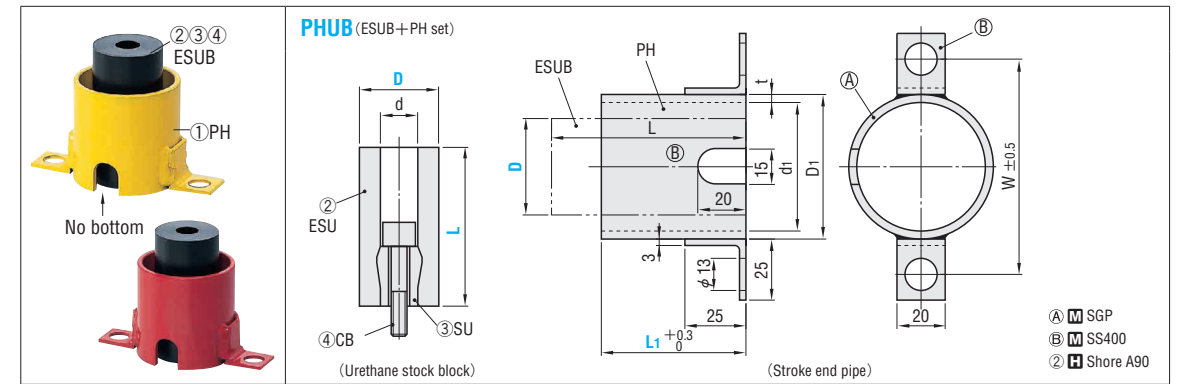

# URETHANE STOCK BLOCK SETS

Urethane stock blocks ②③④ESBT			Stroke end pipes ①PH					Sleeve ③S	Bolt ④	Catalog No.		L	L <sub>1</sub>	Color	Base unit price
D	L	d	D <sub>1</sub>	L <sub>1</sub>	d <sub>1</sub>	t	W		Type	D					1 ~ 9 sets
40	80		60.5	60	52.9	3.8	91	S14	PHBT	40	80	60	R (Red)	Quotation	
50	110		89.1	85	80.7		119			50	110	85			
70		14	101.6	100	93.2	4.2	132			70	140	100			
90	140		139.8	100	130.8	4.5	170	S22	PHBT	90	140	90	Y (Yellow)	Quotation	
				110						110		110			
100		22	165.2	100	155.2	5.0	195			100	140	100			

Urethane stock block ②③④ESBT			Stroke end pipe ①PHN					Sleeve ③S	Bolt ④	Catalog No.		L	L <sub>1</sub>	Color	Base unit price
D	L	d	D <sub>1</sub>	L <sub>1</sub>	d <sub>1</sub>	d <sub>2</sub>	t		Type	D					1 ~ 9 sets
40	80		60.5	60	52.9		3.8	S14	PHBTN	40	80	60	R (Red)	Quotation	
50	110	14	89.1	85	80.7	9	4.2			50	110	85			
70			101.6	100	93.2					70	140	100			
90	140		139.8	110	130.8	13	4.5	S22	PHBTN	90	140	110	Y (Yellow)	Quotation	
100		22	152.5	100	142.5	5.0	5.0			100	140	110			

Order	Catalog No.	L	L <sub>1</sub>	Color
	PHBT 50	110	85	R
	PHBTN 70	140	110	Y
	PHUB 40	80	60	R
	PHUBN 90	140	110	Y

Days to Ship **Quotation**

Price **Quotation**

Urethane stock block ②③④ESUB			Stroke end pipe ①PH					Sleeve ③SU	Bolt ④	Catalog No.		L	L <sub>1</sub>	Color	Base unit price
D	L	d	D <sub>1</sub>	L <sub>1</sub>	d <sub>1</sub>	t	W		Type	D					1 ~ 9 sets
40	80	14	60.5	60	52.9	3.8	91	SU14	PHUB	40	80	60	R (Red)	Quotation	
90	140	22	139.8	90	130.8	4.5	170	SU22		90	140	90	Y (Yellow)		

Urethane stock block ②③④ESUB			Stroke end pipe ①PHN					Sleeve ③SU	Bolt ④	Catalog No.		L	L <sub>1</sub>	Color	Base unit price
D	L	d	D <sub>1</sub>	L <sub>1</sub>	d <sub>1</sub>	d <sub>2</sub>	t		Type	D					1 ~ 9 sets
40	80	14	60.5	60	52.9	9	3.8	SU14	PHUBN	40	80	60	R (Red)	Quotation	
70	110	22	101.6	85	93.2	13	4.2	SU22		70	110	85			
90	140	22	139.8	110	130.8	13	4.5	SU22		90	140	110	Y (Yellow)		