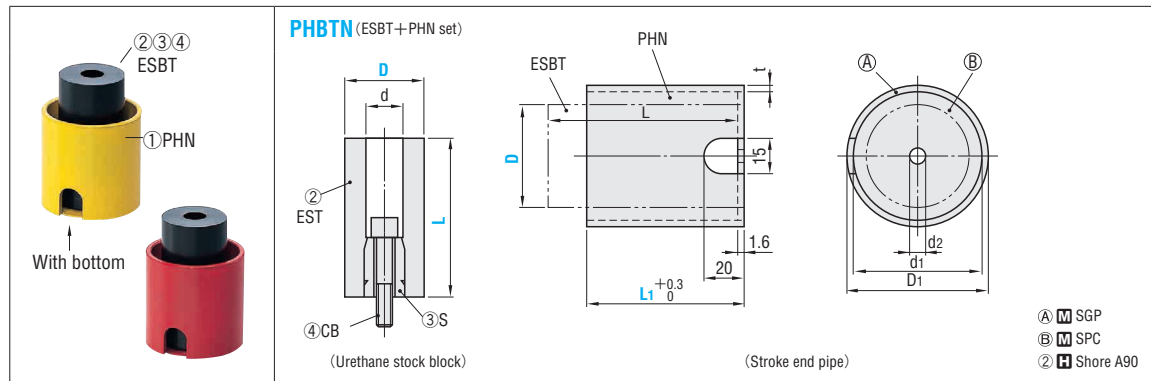

# URETHANE STOCK BLOCK SETS

Urethane stock blocks ②③④ESBT			Stroke end pipes ①PH					Sleeve ③S	Bolt ④	Catalog No.		L	L <sub>1</sub>	Color	Base unit price
D	L	d	D <sub>1</sub>	L <sub>1</sub>	d <sub>1</sub>	t	W		Type	D					1 ~ 9 sets
40	80		60.5	60	52.9	3.8	91	S14	PHBT	40	80	60	R (Red)	Quotation	
50	110		89.1	85	80.7		119			50	110	85			
70		14	101.6	100	93.2	4.2	132			70	140	100			
90	140		139.8	100	130.8	4.5	170	S22	PHBT	90	140	90	Y (Yellow)	Quotation	
				110						110		110			
100		22	165.2	100	155.2	5.0	195			100	140	100			

Urethane stock block ②③④ESBT			Stroke end pipe ①PHN					Sleeve ③S	Bolt ④	Catalog No.		L	L <sub>1</sub>	Color	Base unit price
D	L	d	D <sub>1</sub>	L <sub>1</sub>	d <sub>1</sub>	d <sub>2</sub>	t		Type	D					1 ~ 9 sets
40	80		60.5	60	52.9		3.8	S14	PHBTN	40	80	60	R (Red)	Quotation	
50	110	14	89.1	85	80.7	9	4.2			50	110	85			
70			101.6	100	93.2					70	140	100			
90	140		139.8	110	130.8	13	4.5	S22	PHBTN	90	140	110	Y (Yellow)	Quotation	
100		22	152.5	100	142.5	5.0	5.0			100	140	110			

Order	Catalog No.	L	L <sub>1</sub>	Color
	PHBT 50	110	85	R
	PHBTN 70	140	110	Y
	PHUB 40	80	60	R
	PHUBN 90	140	110	Y

Days to Ship **Quotation**

Price **Quotation**

Urethane stock block ②③④ESUB			Stroke end pipe ①PH					Sleeve ③SU	Bolt ④	Catalog No.		L	L <sub>1</sub>	Color	Base unit price
D	L	d	D <sub>1</sub>	L <sub>1</sub>	d <sub>1</sub>	t	W		Type	D					1 ~ 9 sets
40	80	14	60.5	60	52.9	3.8	91	SU14	PHUB	40	80	60	R (Red)	Quotation	
90	140	22	139.8	90	130.8	4.5	170	SU22		90	140	90	Y (Yellow)		

Urethane stock block ②③④ESUB			Stroke end pipe ①PHN					Sleeve ③SU	Bolt ④	Catalog No.		L	L <sub>1</sub>	Color	Base unit price
D	L	d	D <sub>1</sub>	L <sub>1</sub>	d <sub>1</sub>	d <sub>2</sub>	t		Type	D					1 ~ 9 sets
40	80	14	60.5	60	52.9	9	3.8	SU14	PHUBN	40	80	60	R (Red)	Quotation	
70	110	22	101.6	85	93.2	13	4.2	SU22		70	110	85			
90	140	22	139.8	110	130.8	13	4.5	SU22		90	140	110	Y (Yellow)		