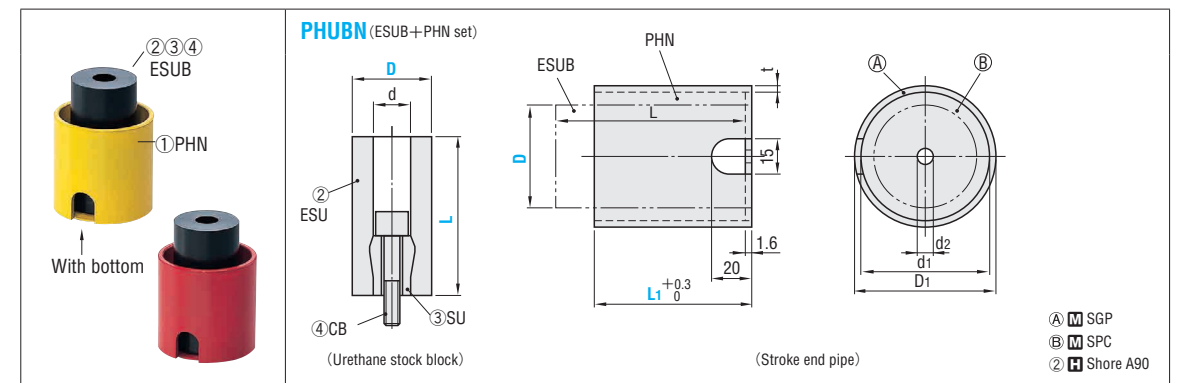

# URETHANE STOCK BLOCK SETS

Urethane stock blocks ②③④ESBT			Stroke end pipes ①PH					Sleeve ③S	Bolt ④	Catalog No.		L	L <sub>1</sub>	Color	Base unit price
D	L	d	D <sub>1</sub>	L <sub>1</sub>	d <sub>1</sub>	t	W		Type	D					1 ~ 9 sets
40	80		60.5	60	52.9	3.8	91	S14	PHBT	40	80	60	R (Red)	Quotation	
50	110		89.1	85	80.7		119			50	110	85			
70		14	101.6	100	93.2	4.2	132			70	140	100			
90	140		139.8	100	130.8	4.5	170	S22	PHBT	90	140	90	Y (Yellow)	Quotation	
				110						110		110			
100		22	165.2	100	155.2	5.0	195			100	140	100			

Urethane stock block ②③④ESBT			Stroke end pipe ①PHN					Sleeve ③S	Bolt ④	Catalog No.		L	L <sub>1</sub>	Color	Base unit price
D	L	d	D <sub>1</sub>	L <sub>1</sub>	d <sub>1</sub>	d <sub>2</sub>	t		Type	D					1 ~ 9 sets
40	80		60.5	60	52.9		3.8	S14	PHBTN	40	80	60	R (Red)	Quotation	
50	110	14	89.1	85	80.7	9	4.2			50	110	85			
70			101.6	100	93.2					70	140	100			
90	140		139.8	110	130.8	13	4.5	S22	PHBTN	90	140	110	Y (Yellow)	Quotation	
100		22	152.5	100	142.5	5.0	5.0			100	140	110			

Order	Catalog No.	L	L <sub>1</sub>	Color
	PHBT 50	110	85	R
	PHBTN 70	140	110	Y
	PHUB 40	80	60	R
	PHUBN 90	140	110	Y

Days to Ship **Quotation**

Price **Quotation**

Urethane stock block ②③④ESUB			Stroke end pipe ①PH					Sleeve ③SU	Bolt ④	Catalog No.		L	L <sub>1</sub>	Color	Base unit price
D	L	d	D <sub>1</sub>	L <sub>1</sub>	d <sub>1</sub>	t	W		Type	D					1 ~ 9 sets
40	80	14	60.5	60	52.9	3.8	91	SU14	PHUB	40	80	60	R (Red)	Quotation	
90	140	22	139.8	90	130.8	4.5	170	SU22		90	140	90	Y (Yellow)		

Urethane stock block ②③④ESUB			Stroke end pipe ①PHN					Sleeve ③SU	Bolt ④	Catalog No.		L	L <sub>1</sub>	Color	Base unit price
D	L	d	D <sub>1</sub>	L <sub>1</sub>	d <sub>1</sub>	d <sub>2</sub>	t		Type	D					1 ~ 9 sets
40	80	14	60.5	60	52.9	9	3.8	SU14	PHUBN	40	80	60	R (Red)	Quotation	
70	110	22	101.6	85	93.2	13	4.2	SU22		70	110	85			
90	140	22	139.8	110	130.8	13	4.5	SU22		90	140	110	Y (Yellow)		