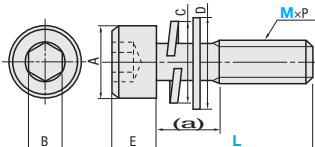

MxP (Coarse)	A	E	B	C	D	(a)
3x0.5	5.5	3	2.5	5.5	7	3
4x0.7	7	4	3	7	9	4.4
5x0.8	8.5	5	4	8.5	10	5.4
6x1.0	10	6	5	11.5	12.5	6.9

(a) is the max length (reference) between head surface and the complete thread.

Can be ordered as a separate item. P.178

Please specify in box quantity when ordering. One box is shipped for an order of 1.

Ordering Example Part Number
BOX-SCBZ5-10
BOX-SCBS5-10

Box package is cost-saving for in-house stock or when large quantities are needed.

Part Number		Unit Price 1 to 10 boxes		Pcs./ Box
Type	M-L	Price per pkg.	1 Box	
BOX-SCBZ	3- 6			500 pcs./box
	8			
	10			
	12			
	4- 8			
	10			
	12			
	15			
	20			
	5-10			
	12			
	15			
20				
25				
BOX-SCBS	3- 6			200 pcs./box
	8			
	10			
	12			
	4- 8			
	10			
	12			
	15			
	20			
	6-12			
	15			
	20			
25				

For orders larger than indicated quantity, please check with WOS.

Part Number		Unit Price 1 to 10 boxes		Pcs./ Box
Type	M-L	Price per pkg.	1 Box	
BOX-SCBS	3- 6			500 pcs./box
	8			
	10			
	12			
	4- 8			
	10			
	12			
	15			
	20			
	5-10			
	12			
	15			
20				
25				
BOX-SCBZ	3- 6			200 pcs./box
	8			
	10			
	12			
	4- 8			
	10			
	12			
	15			
	20			
	6-12			
	15			
	20			
25				

For orders larger than indicated quantity, please check with WOS.

Hex Socket Head Cap Screws with Captured Washer With Captured Flat Washer / Spring Washer

RoHS 10

CBST (Stainless Steel)

MxP	A	E	B	C	D	(a)
2x0.4	3.8	2	1.5	3.8	5	2.1
2.5x0.45	4.5	3	2	4.5	6.5	2.7
3x0.5	5.5	3	2.5	5.5	7	3
4x0.7	7	4	3	7	9	4.4
5x0.8	8.5	5	4	8.5	10	5.4
6x1.0	10	6	5	11.5	12.5	6.9
8x1.25	13	8	6	14.5	17	8.4

Part Number	CBST	SCBS	Part Number	CBST	SCBS
Screw	Material: Structural Alloy Steel Hardness: 32 - 44HRC Strength Class: 10.9 JIS 0209 (6g)	Screw	Material: SUS304 Equivalent Strength Class: A2-70 JIS 0209 (6g)	Washers	Spring Washer JIS B 1251 Flat Washer JIS B 1256
Washers	Spring Washer JIS B 1251 Flat Washer JIS B 1256	Washers	Spring Washer JIS B 1251 Flat Washer JIS B 1256	Surface Treatment	Black Oxide
Surface Treatment	Black Oxide	Surface Treatment	Barrel, Passivated		

Part Number	CBST	SCBS	Part Number	CBST	SCBS
Type	M-L	Unit Price	Type	M-L	Unit Price
		Volume Discount Rate			Volume Discount Rate
		1 - 9 pc(s), 10 - 500 pcs.			1 - 9 pc(s), 10 - 500 pcs.
SCBS	2-4		CBST	5-8	
	5		SCBS	10	
	6			12	
	8			15	
SCBS	2.5-5			16	
	6			20	
	8			25	
CBST	3-5		CBST	6-10	
SCBS	6		SCBS	12	
	8			15	
	10			16	
	12			20	
	15			25	
	16			30	
CBST	4-6		CBST	8-15	
SCBS	8		SCBS	16	
	10			20	
	12			25	
	15			30	
	16			35	

Hex Socket Head Cap Screws with Captured Washer Large Washer / Large Thick Washer

RoHS 10

SCBST (Large Washer)
SCBSA (Thick Large Washer)

Part Number	L	MxP	A	E	B	C	D	t	(a)	Unit Price	
SCBST SCBSA	M	1mm Increment									
	3		3x0.5	5.5	3	2.5	5.5	10	1	2	
	4	10-25	4x0.7	7	4	3	7	12	1	2	
	5		5x0.8	8.5	5	4	8.5	13	1	2	
	6	10-30	6x1.0	10	6	5	11.5	16	1	2.5	
	8	15-35	8x1.25	13	8	6	14.5	22	1.5	2.5	
											SCBST
											SCBSA

Part Number	L	MxP	A	E	B	C	D	t	(a)	Unit Price	
SCBST SCBSA	M	1mm Increment									
	3		3x0.5	5.5	3	2.5	5.5	10	1	2	
	4	10-25	4x0.7	7	4	3	7	12	1	2	
	5		5x0.8	8.5	5	4	8.5	13	1	2	
	6	10-30	6x1.0	10	6	5	11.5	16	1	2.5	
	8	15-35	8x1.25	13	8	6	14.5	22	1.5	2.5	
											SCBST
											SCBSA

Ordering Example Part Number - L
SCBST4 - 12

Alterations Part Number - L - (NSW)
SCBST4 - 12 - NSW

Alteration	Code	Spec.
No Spring Washer	NSW	No Spring Washer Only the part ①+③

Ordering Example Part Number
CBST6-20

Ordering Example Part Number
CBST6-20

Ordering Example Part Number
CBST6-20

Ordering Example Part Number
CBST6-20

Ordering Example Part Number
CBST6-20