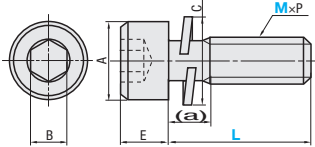

MxP (Coarse)	A	E	B	C	(a)
3x0.5	5.5	3	2.5	5.5	2.4
4x0.7	7	4	3	7	3.5
5x0.8	8.5	5	4	8.5	4.3
6x1.0	10	6	5	11.5	5.1

(a) is the max length (reference) between head surface and the complete thread.

Can be ordered as a separate item. P.178