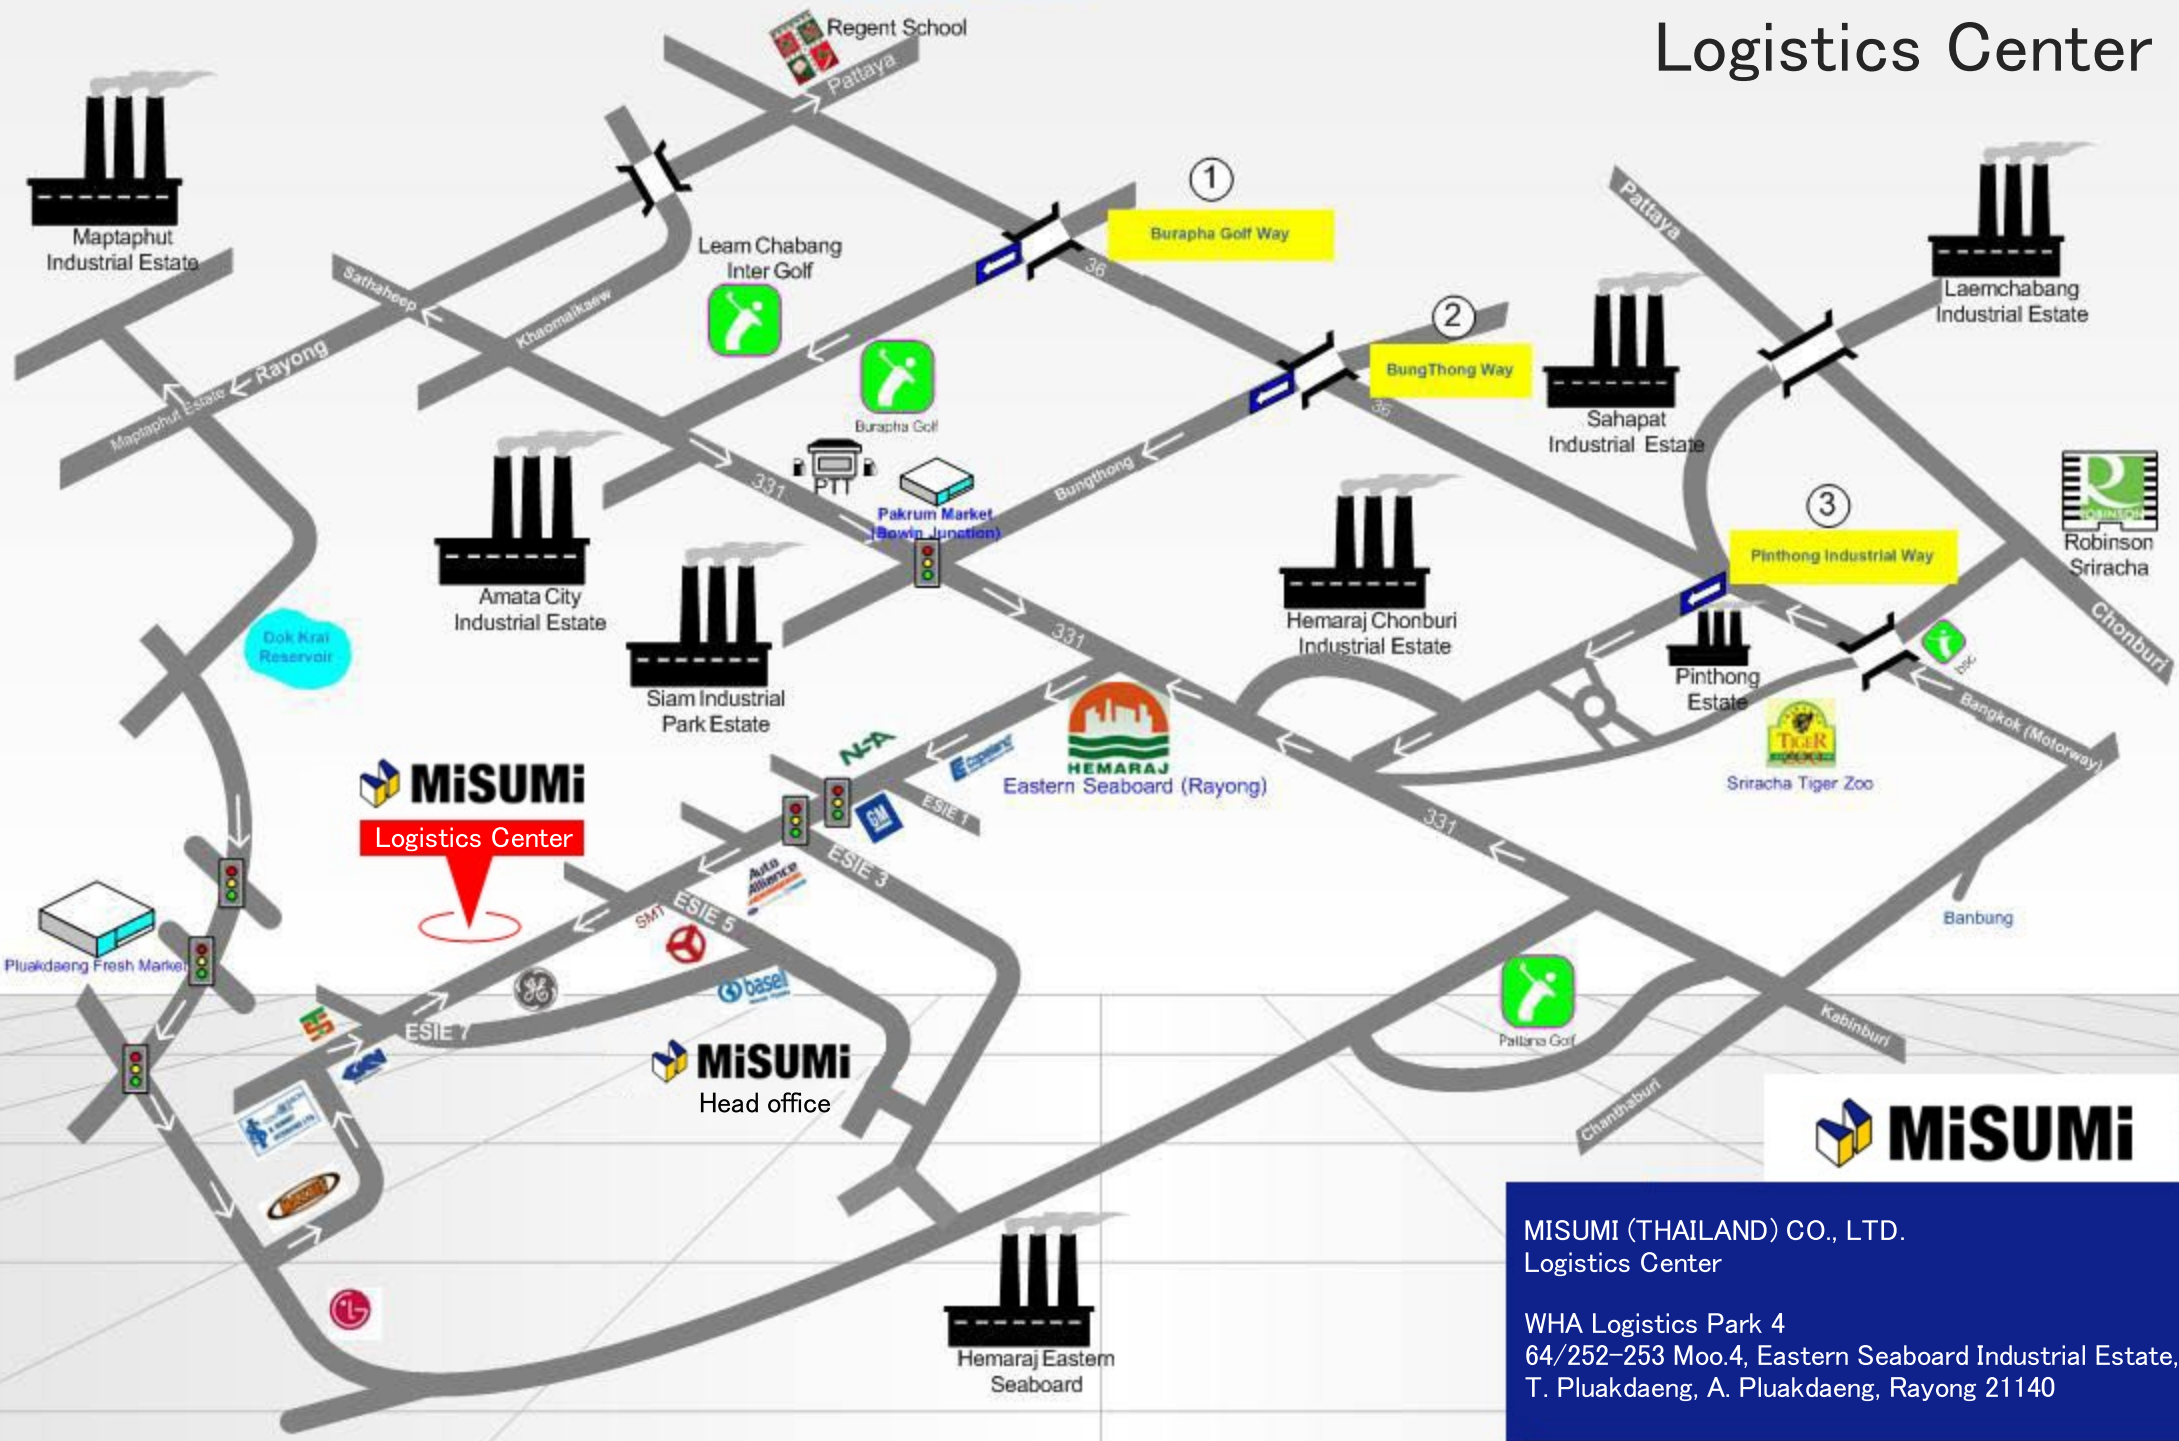

MISUMI (THAILAND) CO., LTD. Logistics Center

MISUMI (THAILAND) CO., LTD.
Logistics Center

WHA Logistics Park 4
64/252-253 Moo.4, Eastern Seaboard Industrial Estate,
T. Pluakdaeng, A. Pluakdaeng, Rayong 21140