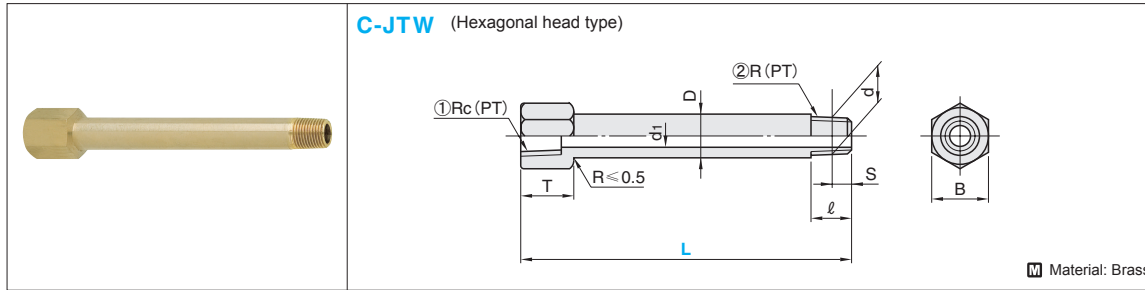

JOINTS FOR COOLING WATER

Green character items
now kept in stock.

 Stock Items in Thailand

 Material: Brass

B	T	D	d ₁	l	S	d	① Rc (PT)	② R (PT)	Model		L	U/price
									Type	No.		
14	13	10.5	6	10	3.97	9.7	1/8	1/8	C-JTW	1	10mm increment 30~150	Quotation via WOS
17	16	13.8	8	10	6.01	13.1	1/4	1/4				
21	17	17.3	10	12	6.35	16.6	3/8	3/8				

⚠ Used in atmospheric pressure 980kPa (10kgf/cm²) or lower.

Order

Part Number — L
C-JTW 2 — 150

Delivery

 1 Day

Price

Contact Information for Inquiry
WOS: <http://th.misumi-ec.com/>
TEL: 038-959-200 FAX: 038-959-202