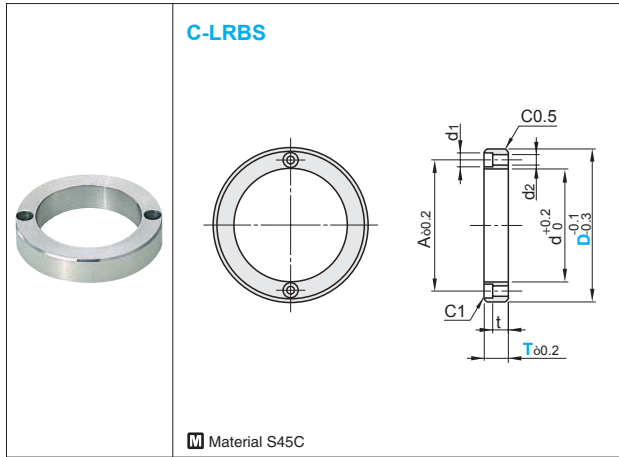

LOCATING RINGS

Green character items
now kept in stock.

 Stock Items in Thailand

Applicable Bolt	Bolt d2	Hole d1	t	d	A	Model		U/price
						Type	D	
M5	5.5	9	5	40	50	C-LRBS	60	10
								15
								20
								25
M6	6.5	11	3	70	85	C-LRBS	100	10
							15	
							20	
							25	
				30				
			3	90	105		120	10
							15	
							20	
	25							

Order

Part Number — T

C-LRBS 120 — 15

Delivery

1

Day